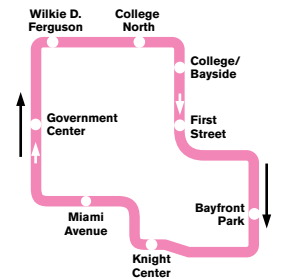

## Full Loop

When Full Loop mode is announced, the Brickell & Omni Loops run as one single loop

## Omni Loop

Travels counterclockwise & serves Downtown Miami & Omni

## Inner Loop

Travels clockwise & serves Downtown Miami

## Brickell Loop

Travels counterclockwise & serves Downtown Miami & Brickell

Information: **3-1-1**  
 Información: **3-1-1**  
 Enfòmasyon: **3-1-1**  
 305-468-5900 TDD: 305-468-5402  
[www.miamidade.gov/transit](http://www.miamidade.gov/transit)