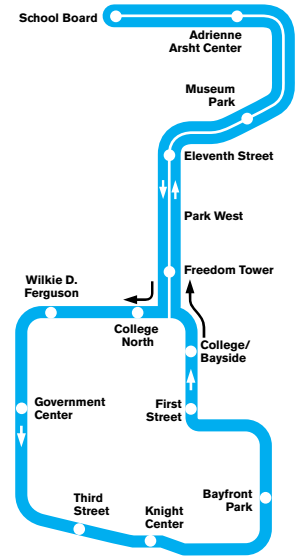

# MIAMI-DADE TRANSIT Metromover System

11.2013

## Omni Loop

Travels counterclockwise & serves Downtown Miami & Omni

## Inner Loop

Travels clockwise & serves Downtown Miami

## Brickell Loop

Travels counterclockwise & serves Downtown Miami & Brickell

Information: **3-1-1**  
 Información: **3-1-1**  
 Enfòmasyon: **3-1-1**  
 305-468-5900 TDD: 305-468-5402  
[www.miamidade.gov/transit](http://www.miamidade.gov/transit)