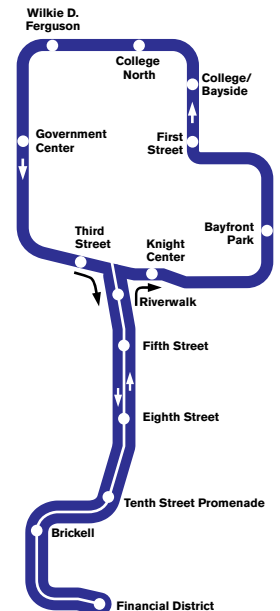

## Omni Loop

Travels counterclockwise & serves Downtown Miami & Omni

## Inner Loop

Travels clockwise & serves Downtown Miami

## Brickell Loop

Travels counterclockwise & serves Downtown Miami & Brickell

Information: **3-1-1**  
 Información: **3-1-1**  
 Enfòmasyon: **3-1-1**  
 305-468-5900 TDD: 305-468-5402  
[www.miamidade.gov/transit](http://www.miamidade.gov/transit)